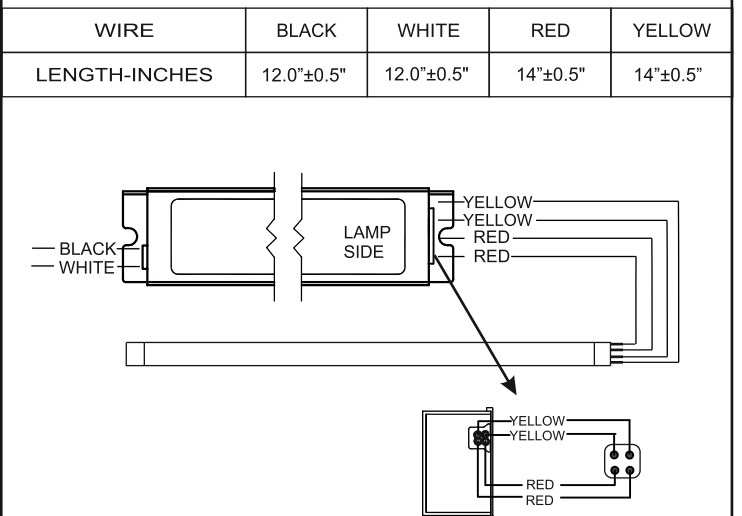

WIRING DIAGRAMS

NOTE : This Ballast Must Be Grounded

Fulham extends a limited warranty only to the original purchaser or to the first user for a period of **5 years** from the date of manufacture when properly installed and operated under normal conditions of use. For complete terms and conditions, please reference the Fulham Product Catalog (www.fulham.com). Due to a program of continuous improvement, Fulham reserves the right to make modifications or variations in design or construction to the equipment described. © Fulham Company Limited, All Rights Reserved.