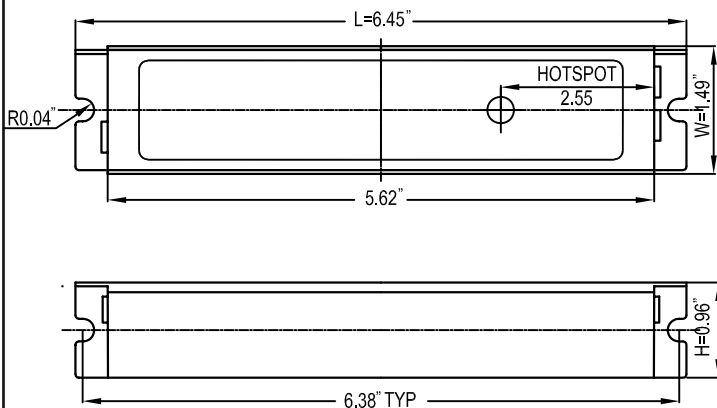

SPECIFICATION SHEET : SHS2-MLT-L

This Is An Original Product From Fulham Co., Inc

Description : Sun Horse electronic ballast developed for use with UV & tanning lamp applications

This Ballast Will Operate Following Lamps.

1 X 10-41W T5, 425mA UV LAMPs
OR
1 X GPH212T5L, GPH287T5L, GPH303T5L,
GPH357T5L, GPH436T5L, GPH793T5L, GPH843T5L

ELECTRICAL DATA

INPUT VOLTAGE	240VAC±10%, 50/60Hz						
LAMP WATTS TYPE	GPH212T5L	GPH287T5L	GPH303T5L	GPH357T5L	GPH436T5L	GPH793T5L	GPH843T5L
LAMPS OPERATED	1						
INPUT WATTS:(W)	13	16	16	20	24	38	38
LINE CURRENT:(A)	0.07	0.08	0.08	0.10	0.10	0.16	0.16
POWER FACTOR	>0.74	>0.81	>0.82	>0.87	>0.9	>0.96	>0.96
THD	<15%	<10%	<10%	<10%	<10%	<10%	<10%
EMI/RFI COMPLIANCE	FCC Part 18-B						
SOUND RATING	A						
BALLAST TYPE	PREHEATED START						
VOLTAGE TRANSIENTS	ANSI/IEEE C62.41 CLASS A						
INPUT PROTECTION	FUSE						
OUTPUT PROTECTION	EOL						
MIN. OPERATING TEMP	0°C(32°F)						
MAX CASE TEMP	75°C(167°F)						
POWER FACTOR CORRECTED	@ 240V WHEN USING LAMP TYPES HAS RATED POWER LESS THAN 21W						
APPROVALS/CLASS	UL /cUL LISTED, CLASS " P ", OUTDOOR TYPE 1,TYPE "CC",TYPE"HL", CE						

MECHANICAL DATA