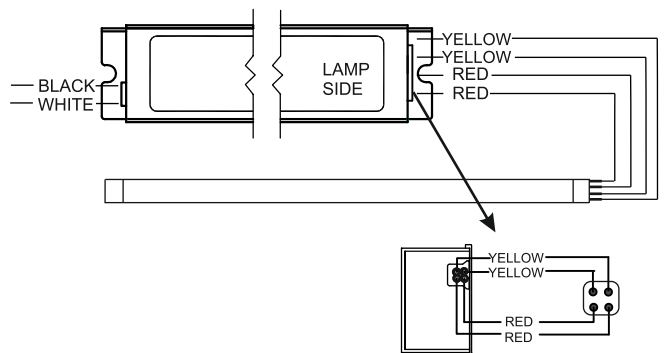

## MECHANICAL DATA

Where : L = Length, W = Width, H = Height, Tolerance=±0.02"

## WIRING DIAGRAMS

WIRE	BLACK	WHITE	RED	YELLOW
LENGTH-INCHES	12.0"±0.5"	12.0"±0.5"	14"±0.5"	14"±0.5"

NOTE : This Ballast Must Be Grounded

Fulham extends a limited warranty only to the original purchaser or to the first user for a period of **5 years** from the date of manufacture when properly installed and operated under normal conditions of use. For complete terms and conditions, please reference the Fulham Product Catalog ([www.fulham.com](http://www.fulham.com)). Due to a program of continuous improvement, Fulham reserves the right to make modifications or variations in design or construction to the equipment described. © Fulham Company Limited, All Rights Reserved.